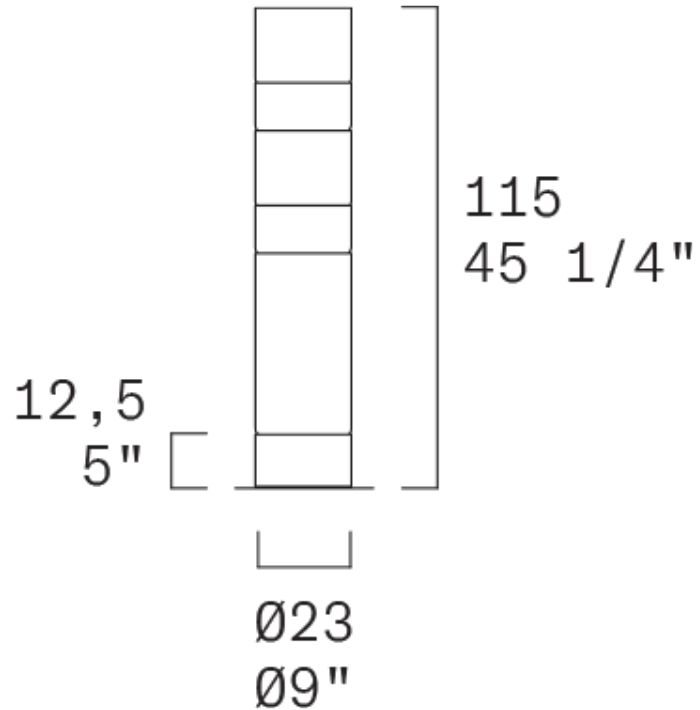

Stacking B TR