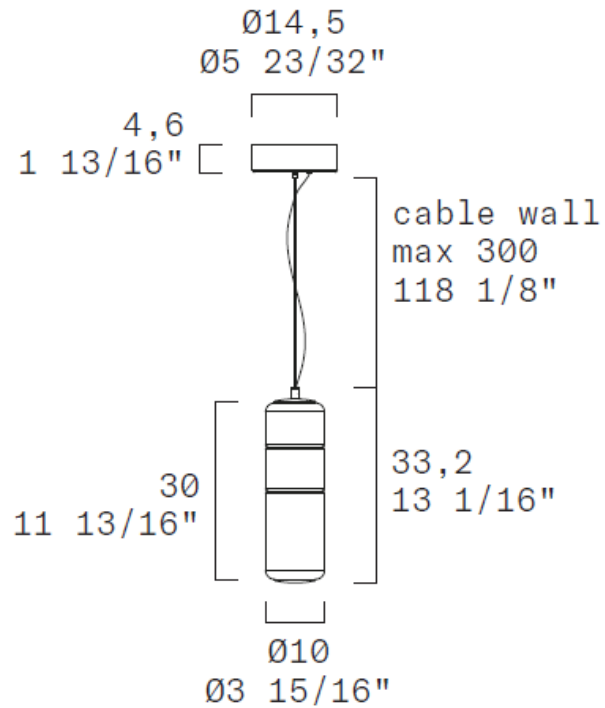

Stacking S 30 V