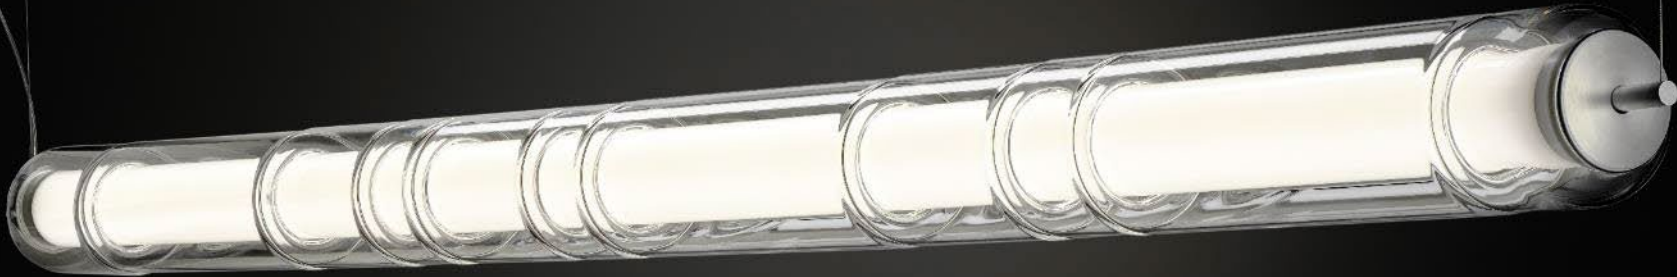

LEUCOS®

You spot it from afar