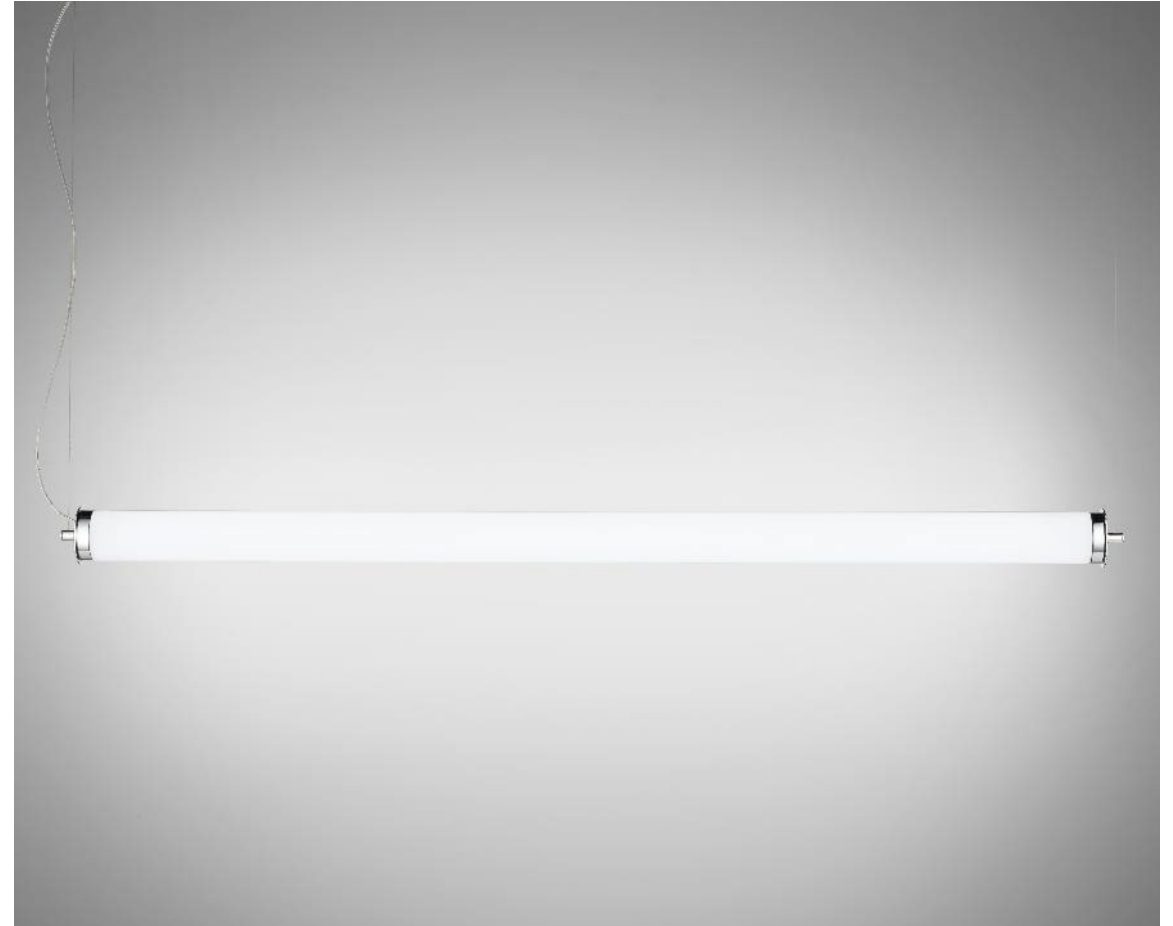

Product: Stacking S 180 H NAKED, Stacking S 120 H NAKED

Designer: David Rockwell, 2023

Typology: Suspension

Light source S 180 NAKED:

5 X LED STRIP 24V 43,75W (total) CRI≥90 :

- 5031 lm (nominal) 3000K
- 4812 lm (nominal) 2700K

Light source S 120 NAKED:

5 X LED STRIP 24V 28,75W (total) CRI≥90

- 3306 lm (nominal) 3000K
- 3162 lm (nominal) 2700K

Dimmer: Push-dim; 0/1-10V; Dali

Materials (diffuser / structure): PMMA / metal

Color finishes (diffuser / structure): White / anodized silver