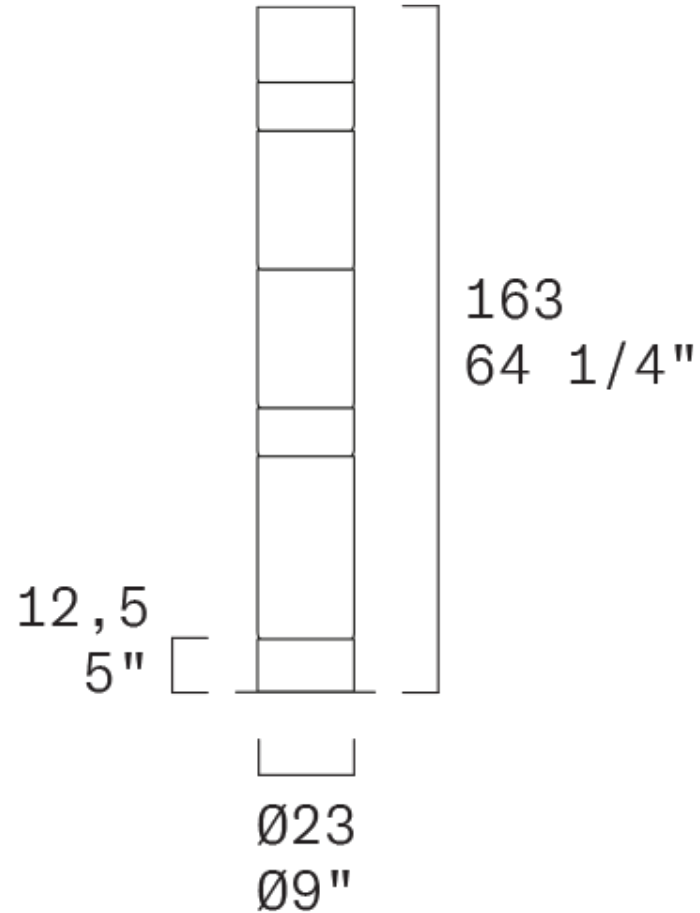

Stacking C TR