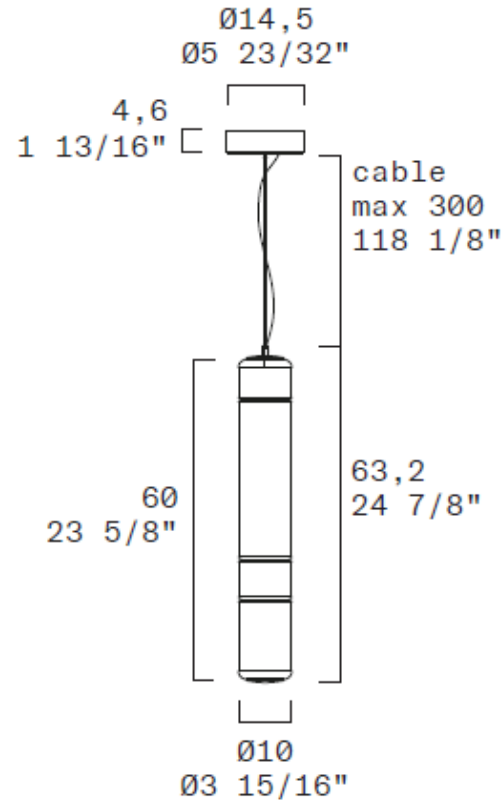

Stacking S 60 V