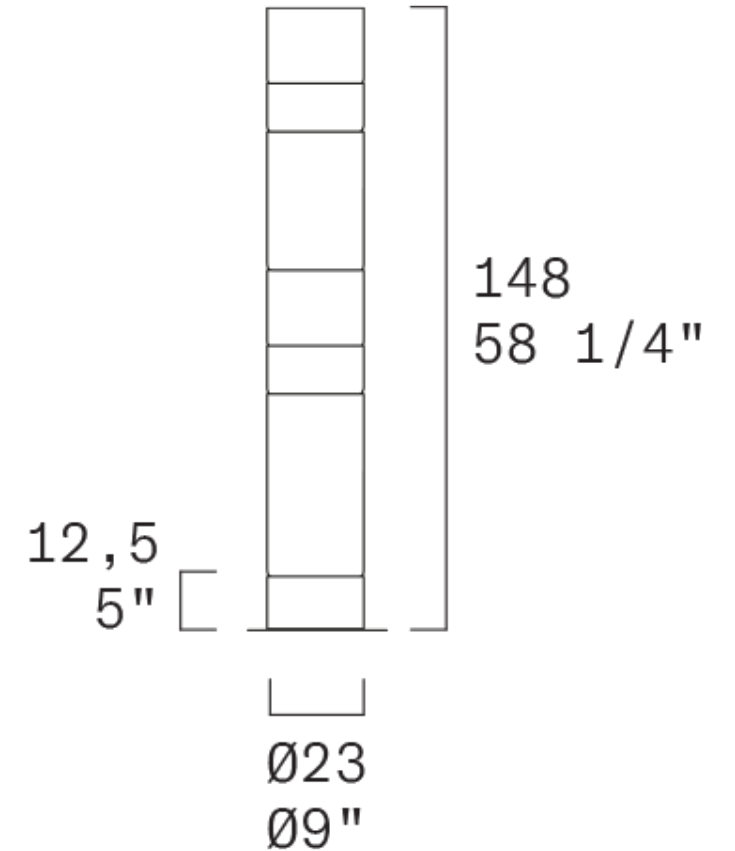

Stacking B TR

Stacking C TR